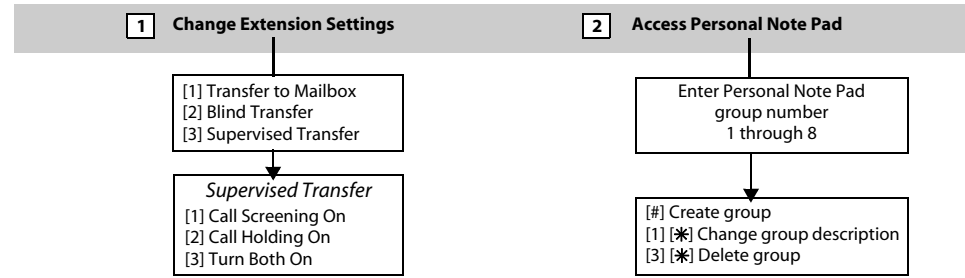

6 Extended Options

8 Personal Options