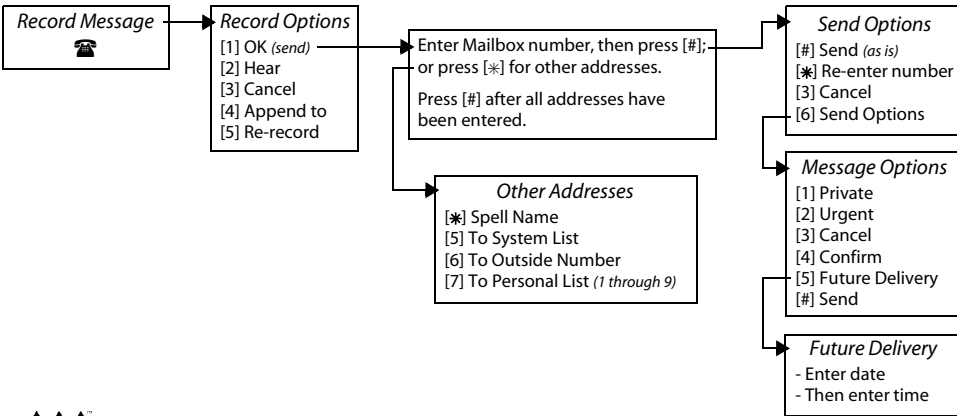

2 Send Messages