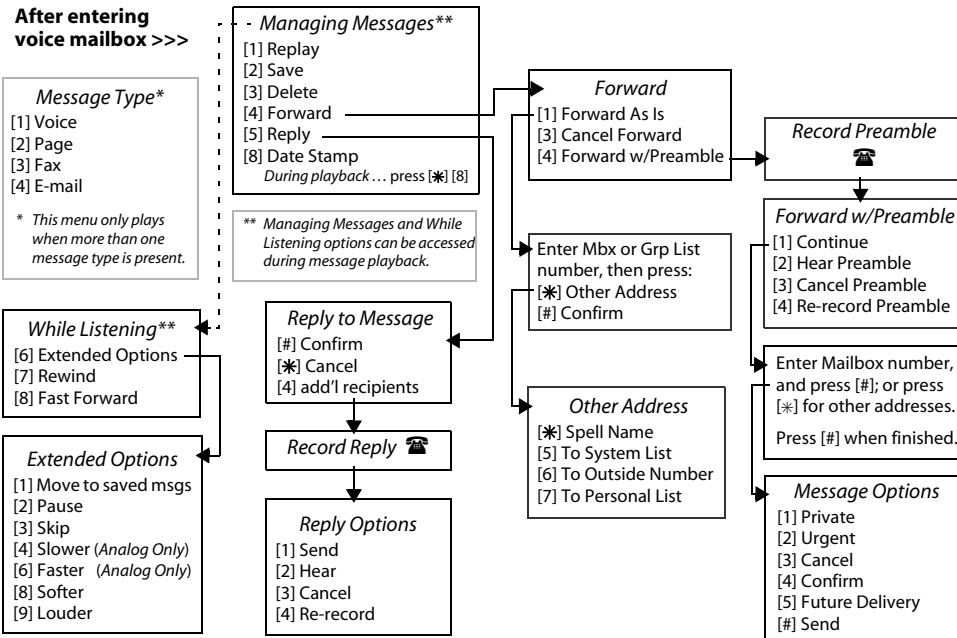

PathFinder Quick Reference

Universal Command Keys

These keys can be accessed at any time while using PathFinder.

- Replay Current Menu
- # Play Previous Menu
- 9 Terminate the Call

1 Retrieve Messages